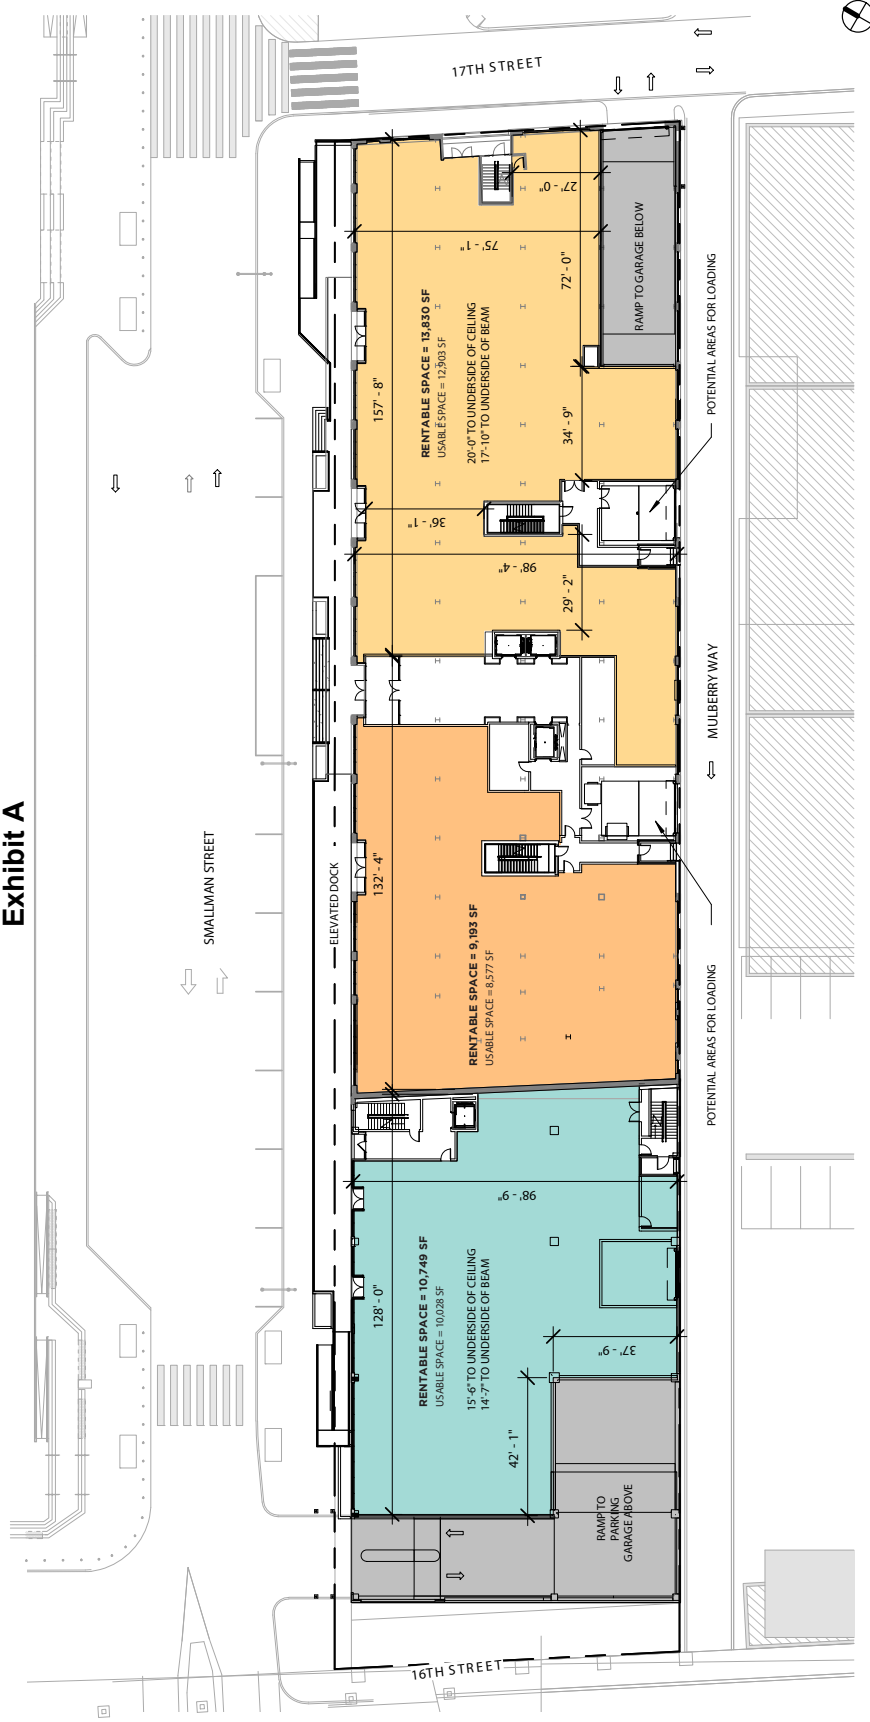

GROUND LEVEL RETAIL

Exhibit A

ROSS MODJESKA
Retail Leasing
Leasing Manager
rmodjeska@mccafferyinc.com
+1 312 784 2758